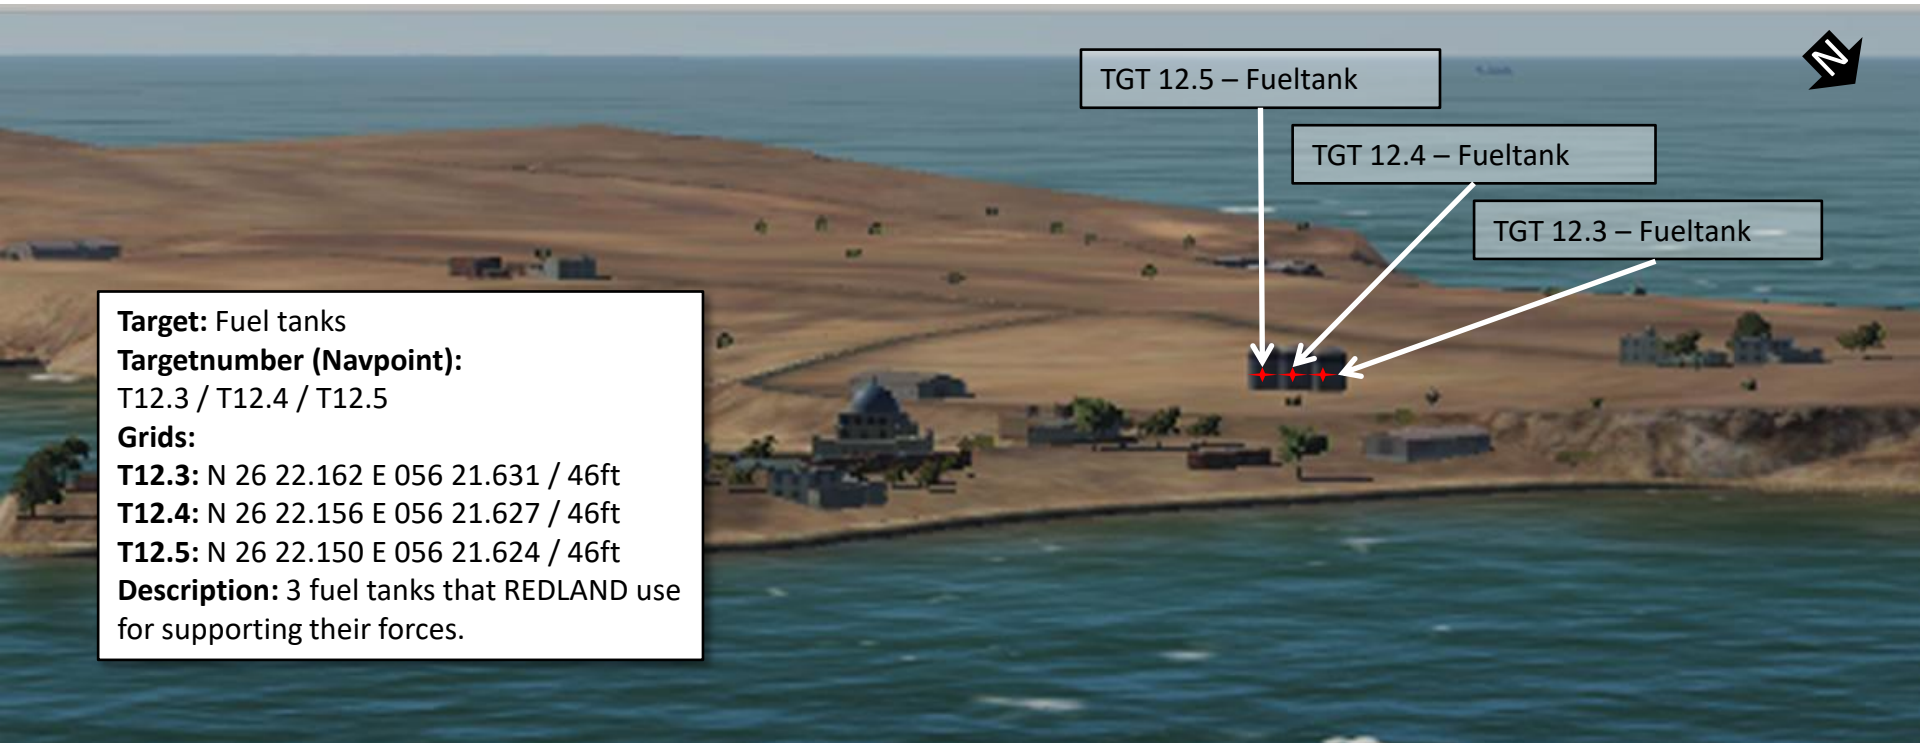

## TGT 12.6 Meeting location

TGT 12.6 – Meeting location

**Target:** Meeting location

**Targetnumber (Navpoint):** T12.6

**Grid:** N 26 22.170 E 056 21.795

**Elevation:** 20ft

**Description:** A meeting location for a meeting between REDLAND generals.