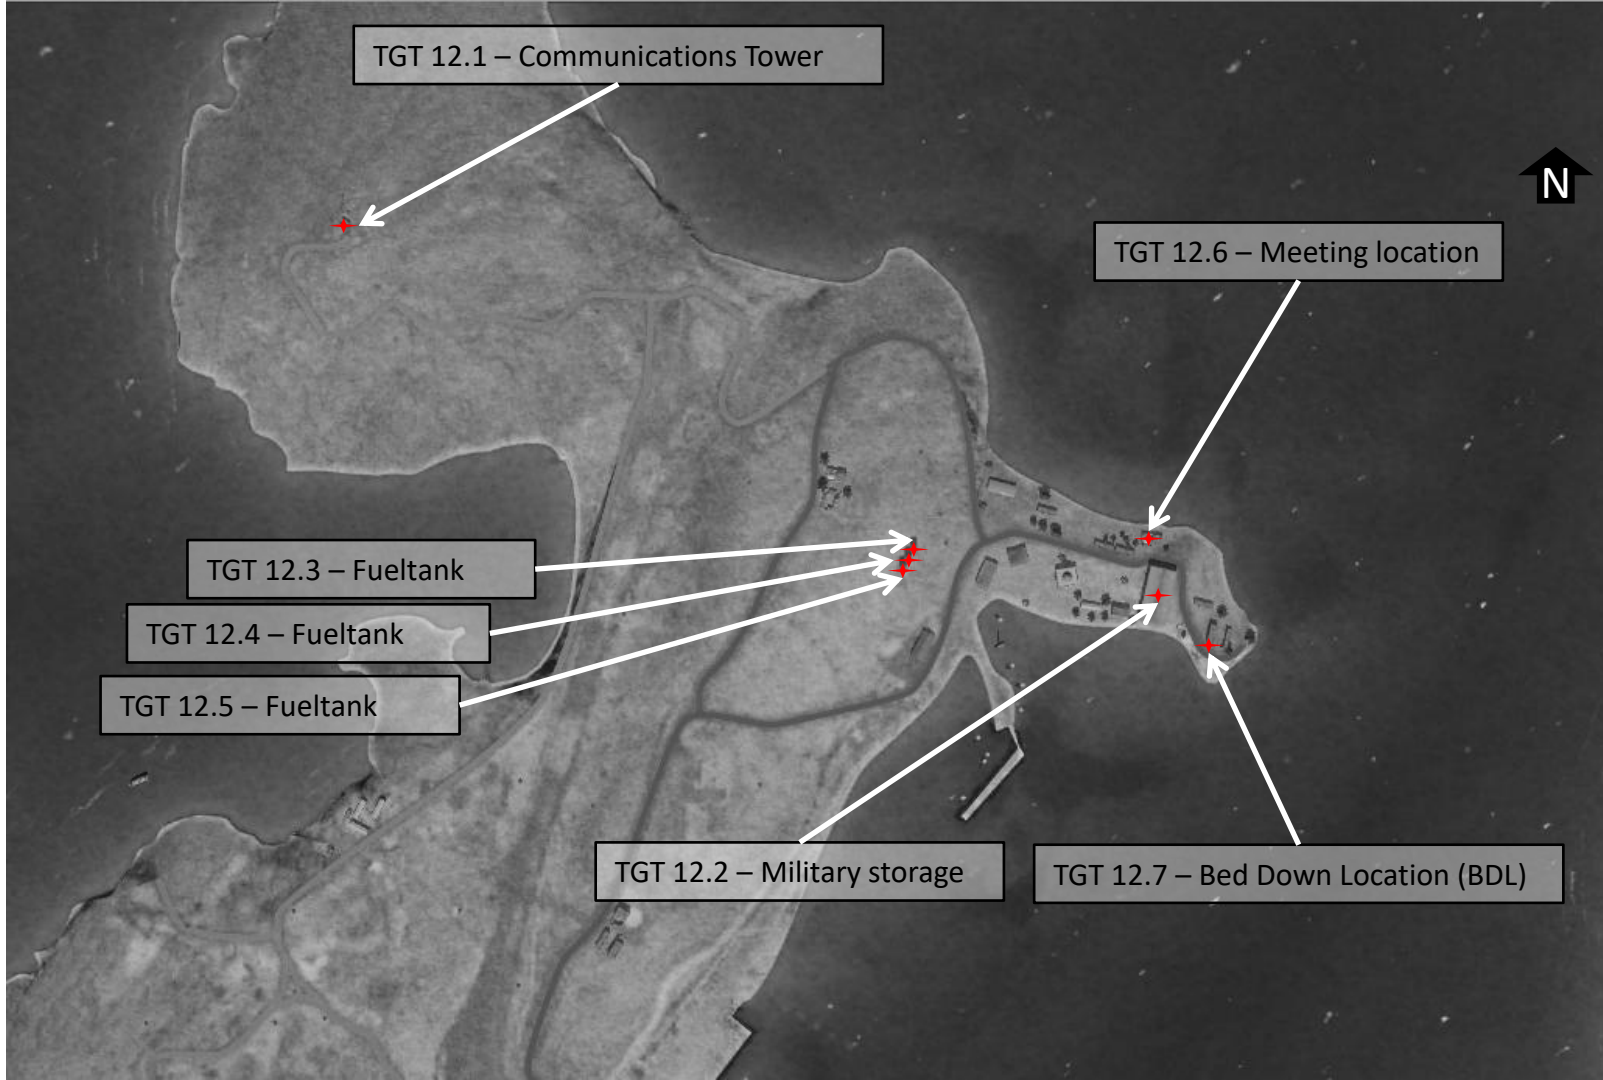

# Range 12

Targets

# Overview

TGT 12.1 – Communications Tower

TGT 12.6 – Meeting location

TGT 12.3 – Fultank

TGT 12.4 – Fultank

TGT 12.5 – Fultank

TGT 12.2 – Military storage

TGT 12.7 – Bed Down Location (BDL)

## TGT 12.6 Meeting location

TGT 12.6 – Meeting location

**Target:** Meeting location

**Targetnumber (Navpoint):** T12.6

**Grid:** N 26 22.170 E 056 21.795

**Elevation:** 20ft

**Description:** A meeting location for a meeting between REDLAND generals.

## TGT 12.7 Bed Down Location

TGT 12.7 – Bed Down Location (BDL)

**Target:** Bed Down Location HVT  
**Targetnumber (Navpoint):** T12.7  
**Grid:** N 26 22.107 E 056 21.831  
**Elevation:** 30ft  
**Description:** A High Value Target is assessed to be using this hideout for his bed down location.  
**Remarks:** Minimze collateral damage to surrounding civilian houses.