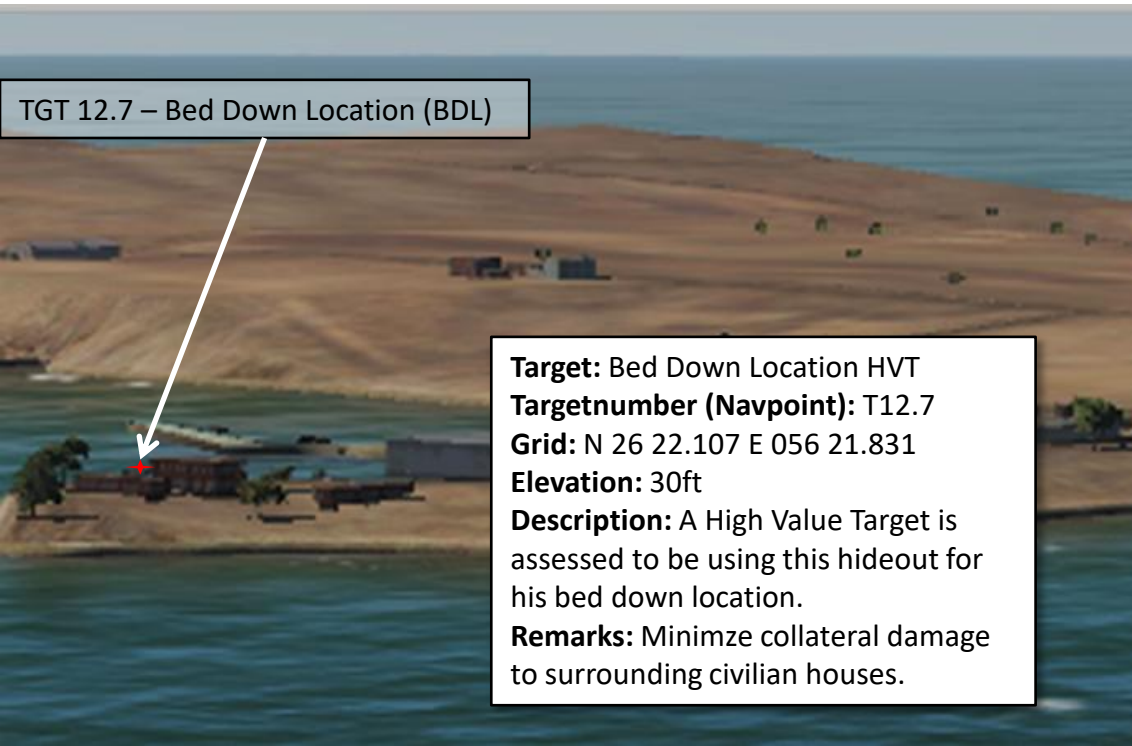

TGT 12.7 Bed Down Location

TGT 12.7 – Bed Down Location (BDL)

Target: Bed Down Location HVT
Targetnumber (Navpoint): T12.7
Grid: N 26 22.107 E 056 21.831
Elevation: 30ft
Description: A High Value Target is assessed to be using this hideout for his bed down location.
Remarks: Minimze collateral damage to surrounding civilian houses.