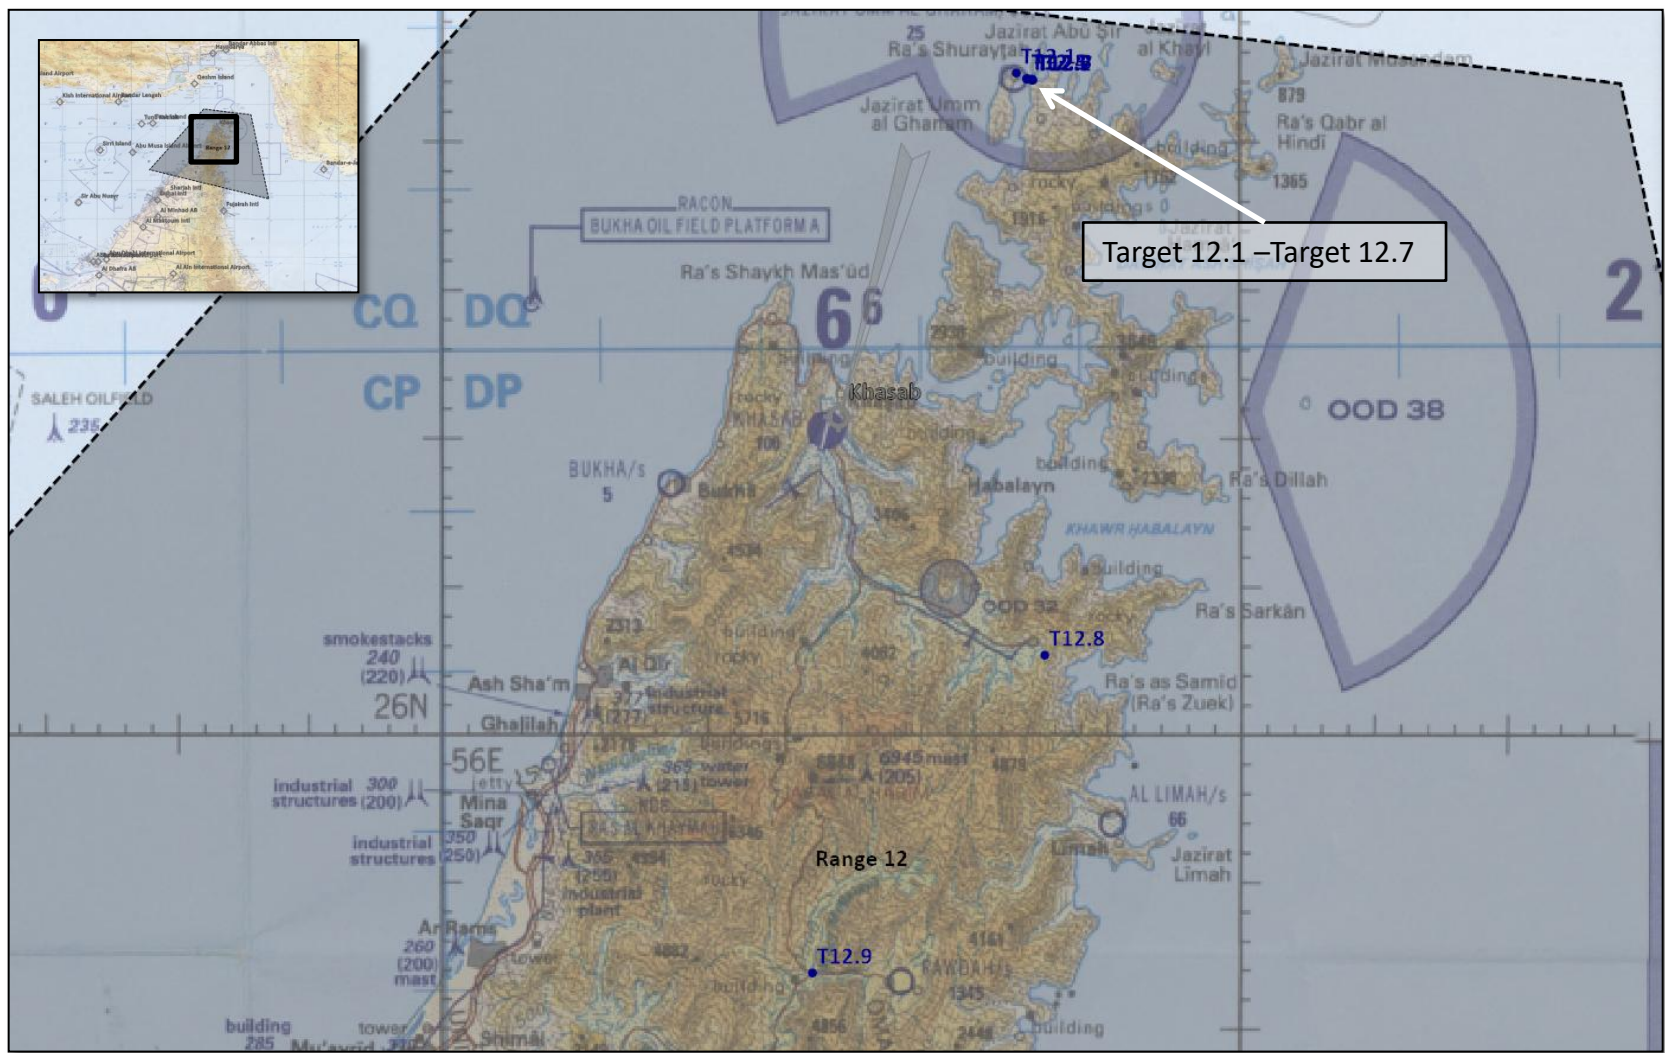

# Range 12

Targets

# Overview

TGT 12.1 – Communications Tower

TGT 12.6 – Meeting location

TGT 12.3 – Fultank

TGT 12.4 – Fultank

TGT 12.5 – Fultank

TGT 12.2 – Military storage

TGT 12.7 – Bed Down Location (BDL)

## TGT 12.6 Meeting location

TGT 12.6 – Meeting location

**Target:** Meeting location

**Targetnumber (Navpoint):** T12.6

**Grid:** N 26 22.170 E 056 21.795

**Elevation:** 20ft

**Description:** A meeting location for a meeting between REDLAND generals.

## TGT 12.7 Bed Down Location

TGT 12.7 – Bed Down Location (BDL)

**Target:** Bed Down Location HVT  
**Targetnumber (Navpoint):** T12.7  
**Grid:** N 26 22.107 E 056 21.831  
**Elevation:** 30ft  
**Description:** A High Value Target is assessed to be using this hideout for his bed down location.  
**Remarks:** Minimze collateral damage to surrounding civilian houses.